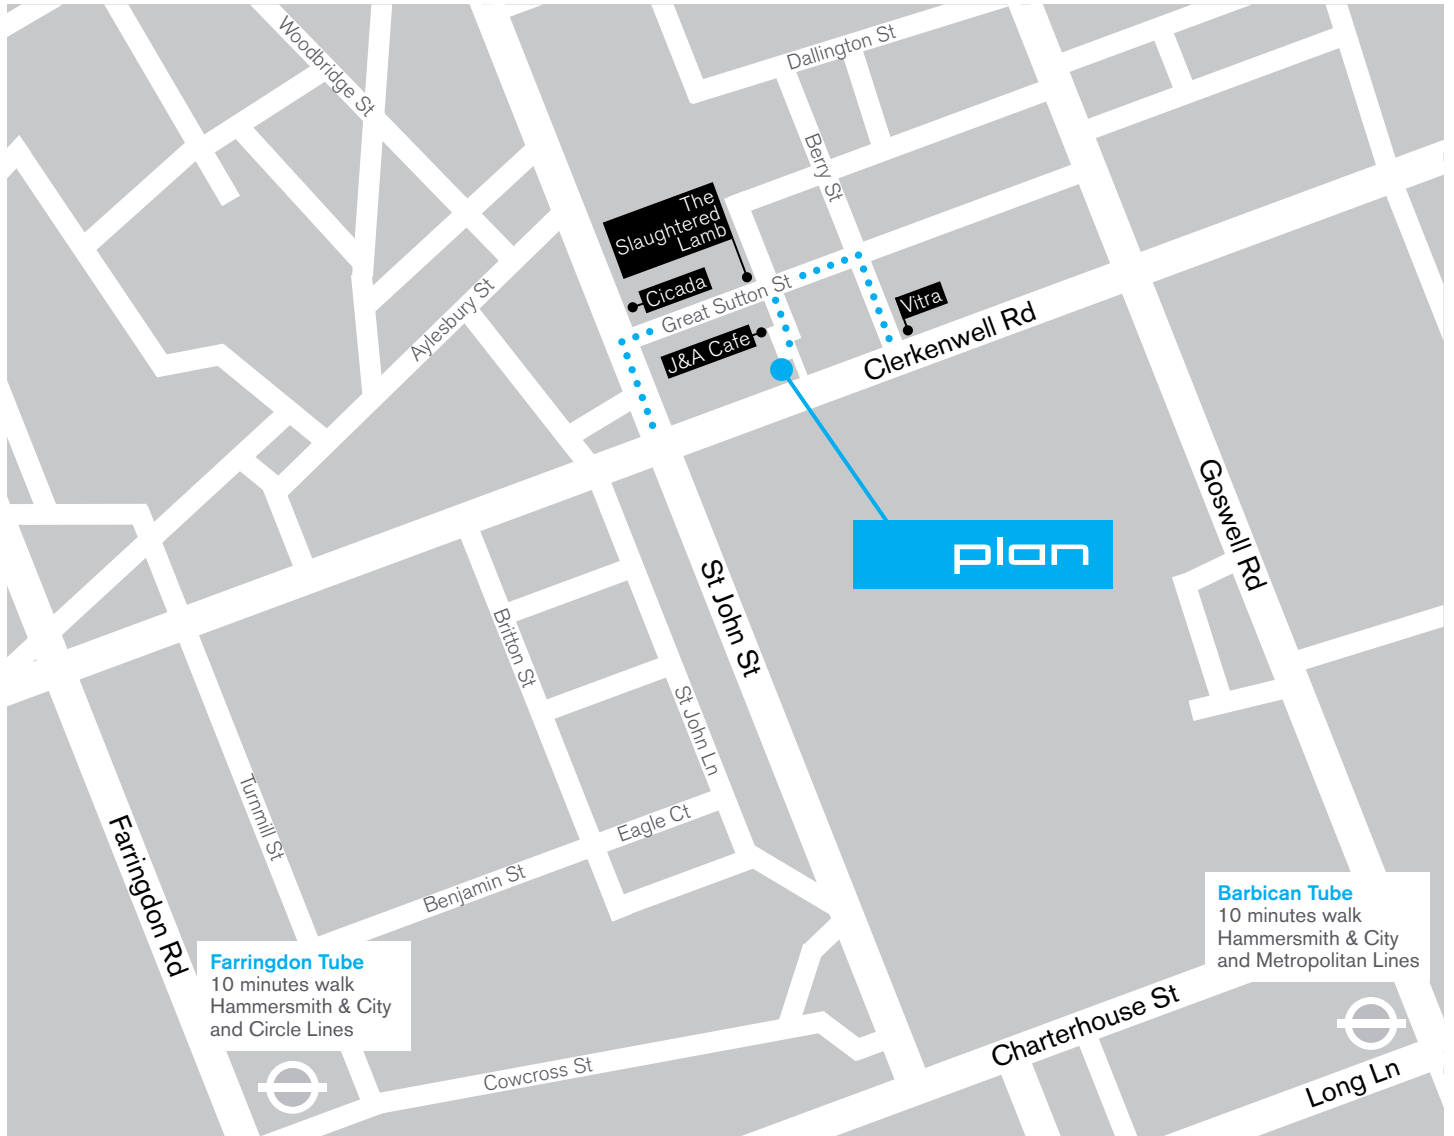

Directions

From Airports

Heathrow Airport (60 minutes)

Take the Heathrow Express to Paddington Rail Station, walk to Paddington Underground station, and take the Circle Line Tube to Farringdon Station.

Stansted airport (75 minutes)

Take the Stansted Express to Liverpool Street Station, and then take the Metropolitan, Hammersmith and City or Circle Line Tube to Farringdon Station.

Gatwick Airport (60 minutes)

Take the First Capital Connect train to Farringdon Station.

Directions

- Enter via Great Sutton Street opposite The Slaughtered Lamb
- Look for J+A Cafe sign
- Enter the gated passage

- Pass J+A Cafe
- Down the passage on the left
- Press Plan bell
- Walk upstairs to Plan