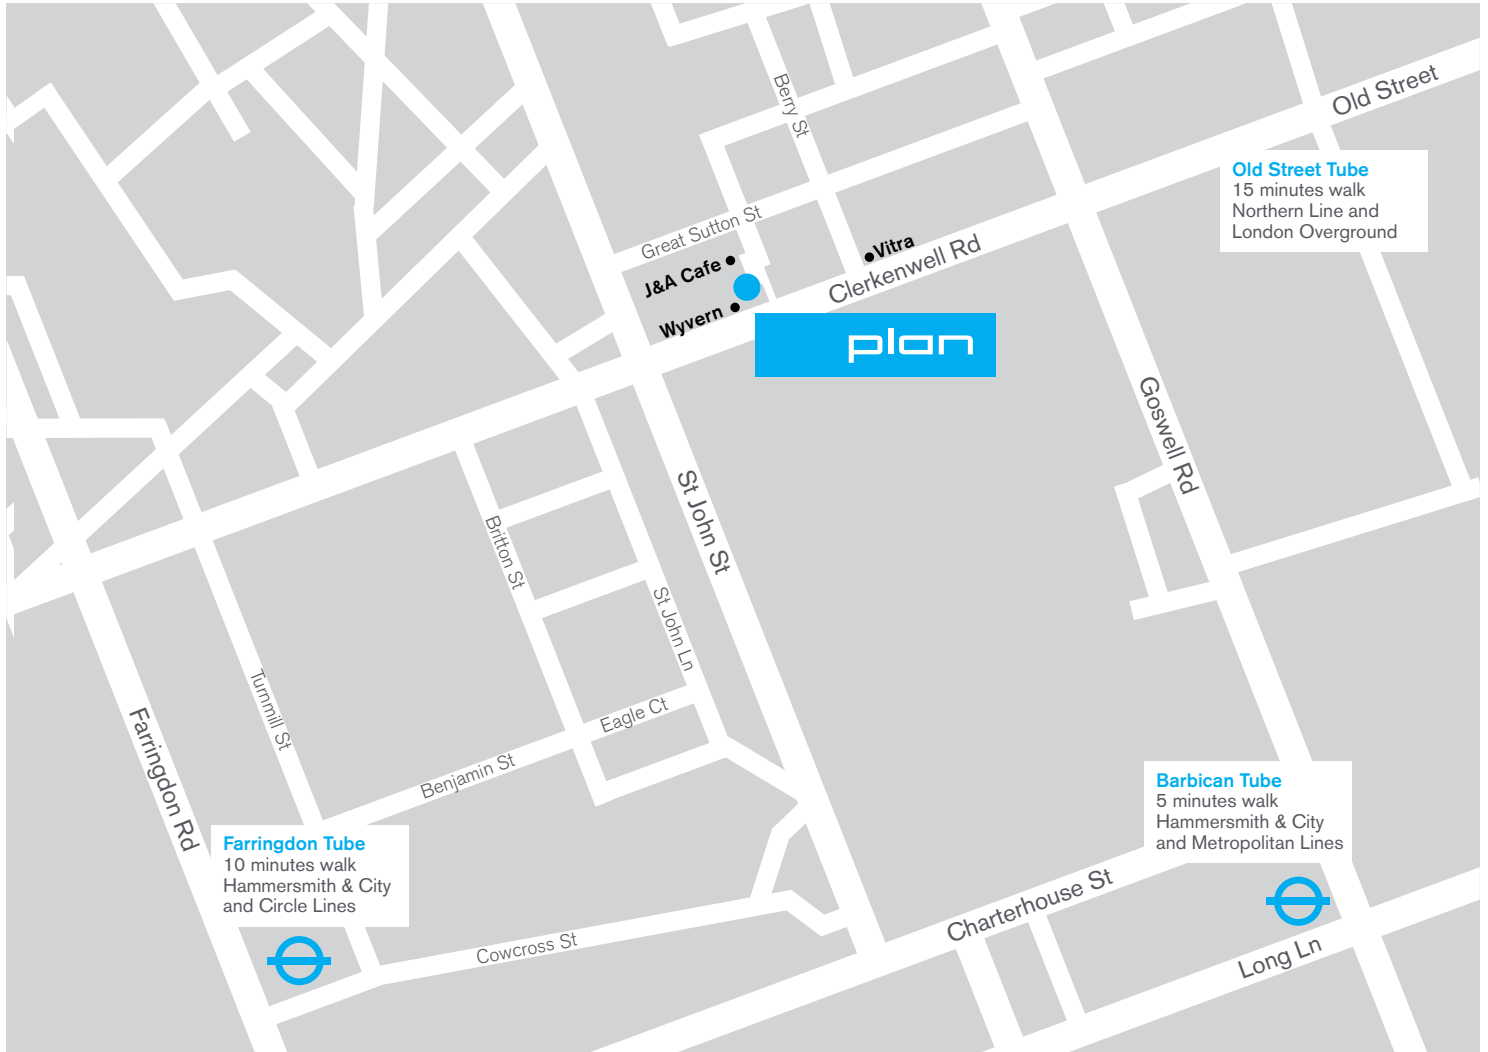

## Directions

Enter via Clerkenwell Road, look for J+A Cafe sign on the right of the Wyvern Bindery, enter the passage, press Plan bell on the left.

### **Heathrow Airport (60 minutes)**

Take the Heathrow Express to Paddington Rail Station, walk to Paddington Underground station, and take the Circle Line Tube to Farringdon Station.

### **Gatwick Airport (60 minutes)**

Take the First Capital Connect train to Farringdon Station.

### **Stansted airport (75 minutes)**

Take the Stansted Express to Liverpool Street Station, and then take the Metropolitan, Hammersmith and City or Circle Line Tube to Farringdon Station.